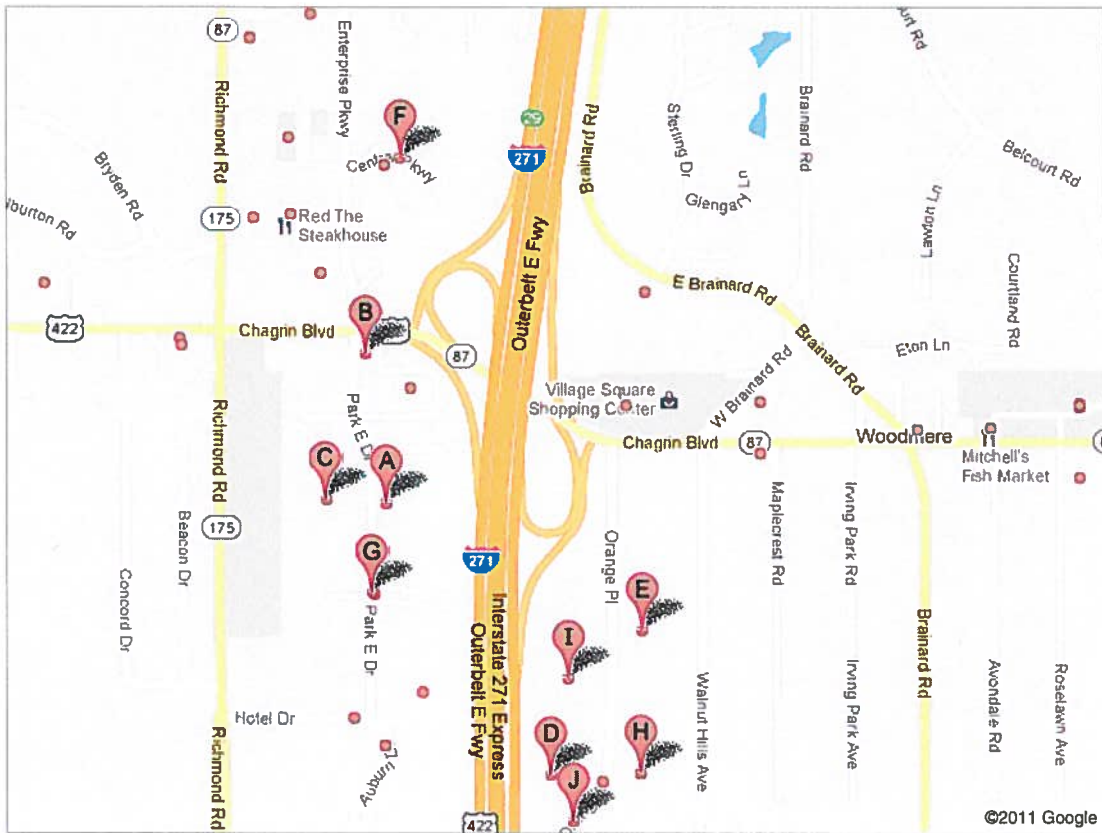

hotels

- A. **Hilton Cleveland East /Beachwood**
3663 Park East Drive, Beachwood, OH
(216) 464-6539 (Fax)
18 reviews
- B. **Clarion Hotel**
26300 Chagrin Blvd, Beachwood, OH
(216) 831-5150
2 reviews
- C. **Residence Inn Cleveland Beachwood**
3628 park east drive, Beachwood, OH
(216) 831-3030
3 reviews
- D. **Hampton Inn & Suites**
3840 Orange Place, Cleveland, OH
(216) 831-3735
3 reviews
- E. **Courtyard Cleveland Beachwood**
3695 Orange Place, Beachwood, OH
(216) 765-1900
5 reviews
- F. **Homewood Suites by Hilton
Cleveland-Beachwood**
25725 Central Parkway, Beachwood, OH
(216) 464-9602 (Fax)
4 reviews
- G. **Embassy Suites Hotel Cleveland-
Beachwood**
3775 Park East Drive, Beachwood, OH
(216) 765-8066
8 reviews
- H. **Super 8 Beachwood/Cleveland Area**
3795 Orange Pl, Beachwood, OH
(216) 831-7200
3 reviews
- I. **Fairfield Inn & Suites Cleveland
Beachwood**
3750 Orange Place, Beachwood, OH
(216) 831-3300
6 reviews
- J. **Extended Stay America Hotel
Cleveland - Beachwood**
3820 Orange Pl., Orange, OH
(216) 595-9551

A Chagrin Blvd

- | | | |
|---|--|---------------------------|
|  | 1. Head west on OH-87 W/Chagrin Blvd toward Orange Pl
About 2 mins | go 0.7 mi
total 0.7 mi |
|  | 2. Take the 2nd right onto Richmond Rd
About 3 mins | go 1.0 mi
total 1.7 mi |
|  | 3. Turn left onto Shaker Blvd
About 9 mins | go 4.8 mi
total 6.5 mi |
|  | 4. Turn right onto Shaker Square | go 226 ft
total 6.6 mi |
|  | 5. Take the 1st right onto N Moreland Blvd
About 1 min | go 0.2 mi
total 6.8 mi |
|  | 6. Take the 3rd left onto Kemper Rd | go 0.2 mi
total 7.0 mi |
|  | 7. Turn left
Destination will be on the right | go 387 ft
total 7.0 mi |

Map data ©2011 Google

Directions weren't right? Please find your route on maps.google.com and click "Report a problem" at the bottom left.

Directions to Cleveland Skating Club

2500 Kemper Road, Cleveland, OH 44120-1299 - (216) 791-2800

7.0 mi – about 16 mins

Save trees. Go green!

Download Google Maps on your phone at google.com/gmm